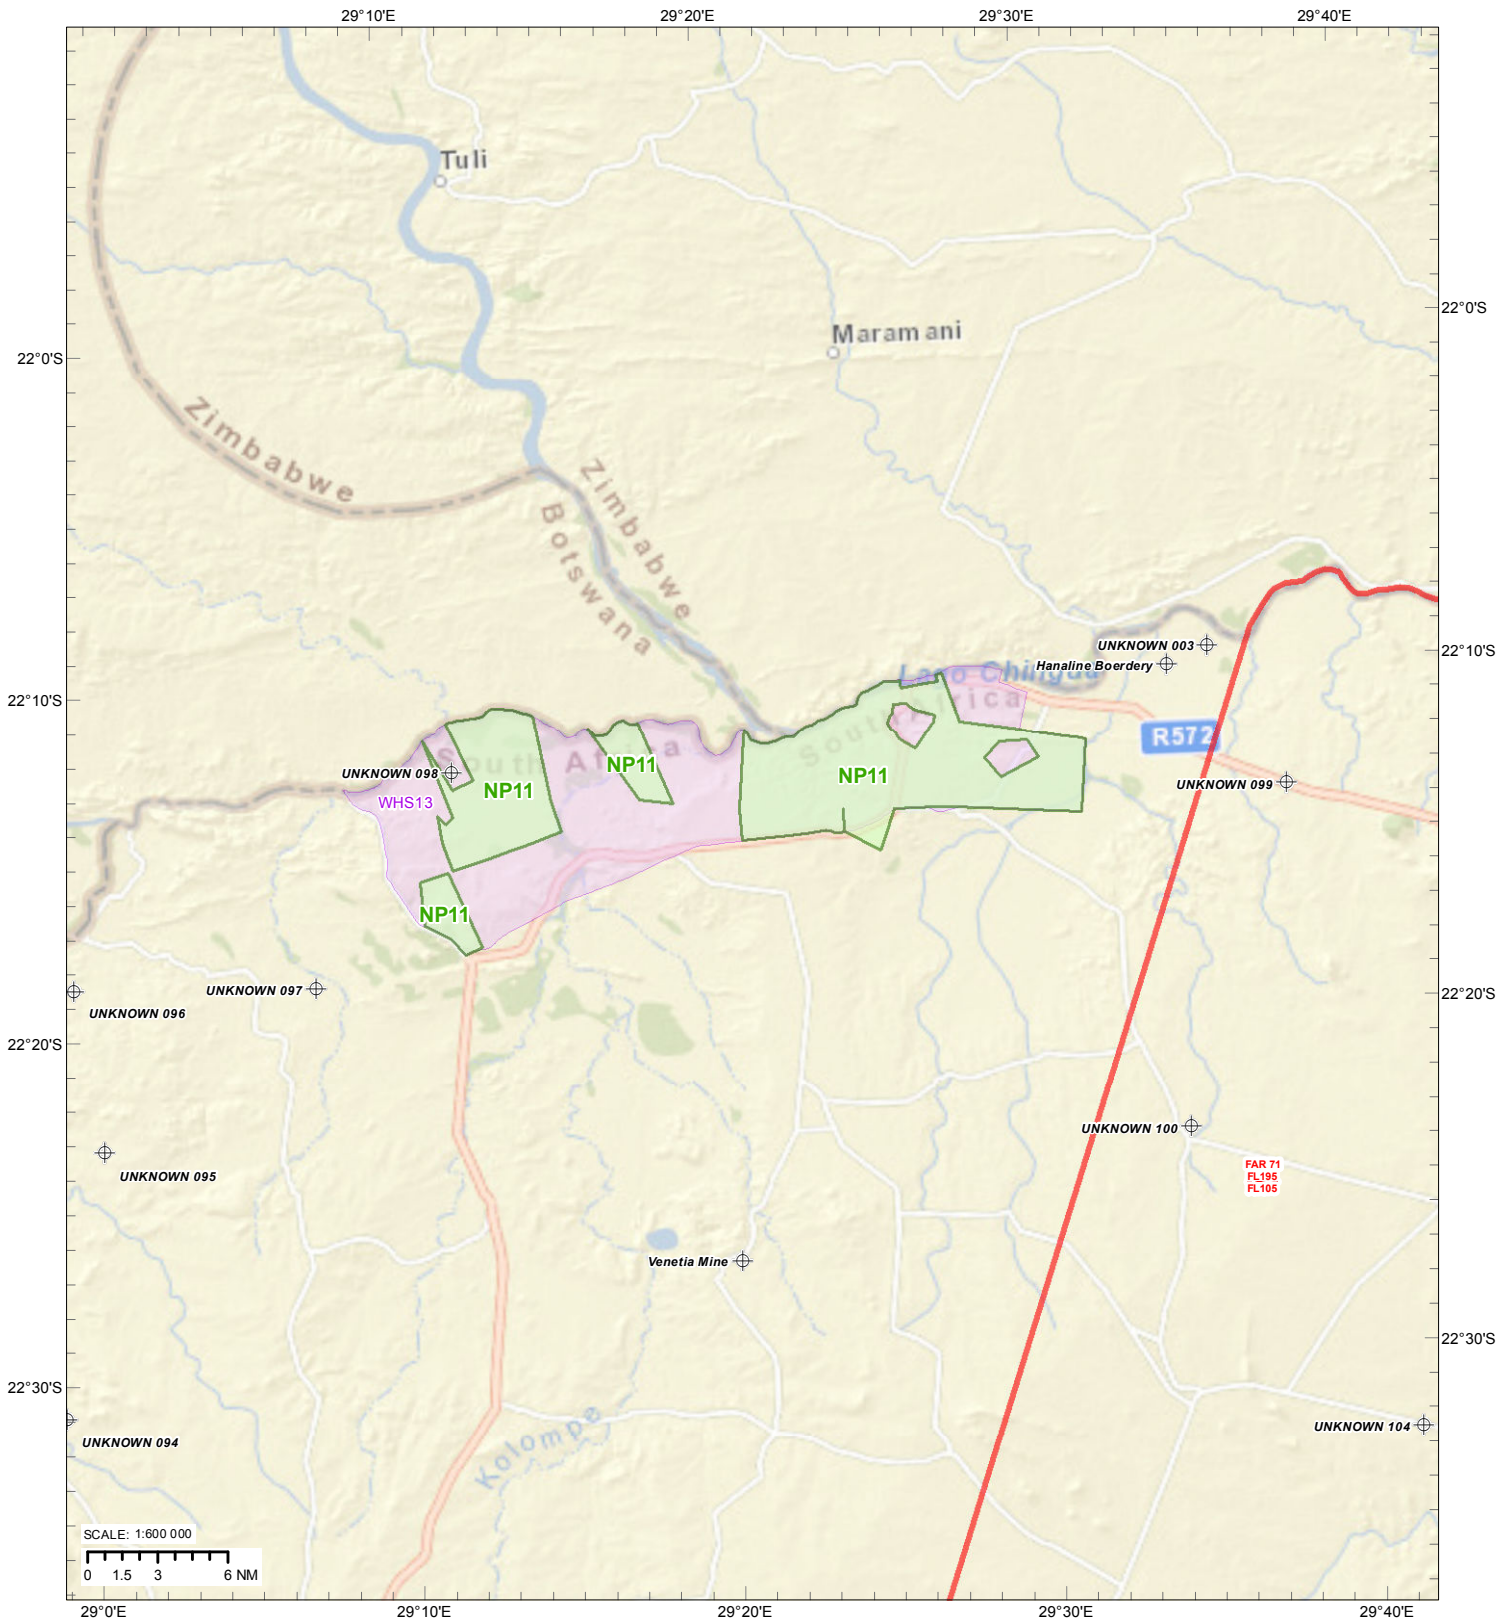

NATIONAL PARKS
Mapungubwe National Park

NP Nr	Name	Highest Point (ft)	NEMPAA (ft)	MNM ALT (ft)
NP11	Mapungubwe National Park	2060	2500	4560

SOURCE: SAPAD_OR_2014_02

Legend

- ✈ ARP
- ⊕ Helistop
- ▲ VFR Rep Pts
- VFR Routes
- VFR Buffer
- ATZ
- CTR
- FAD
- FAP
- FAR
- TMA
- SRA
- National Parks 2014
- World Heritage Sites 2014